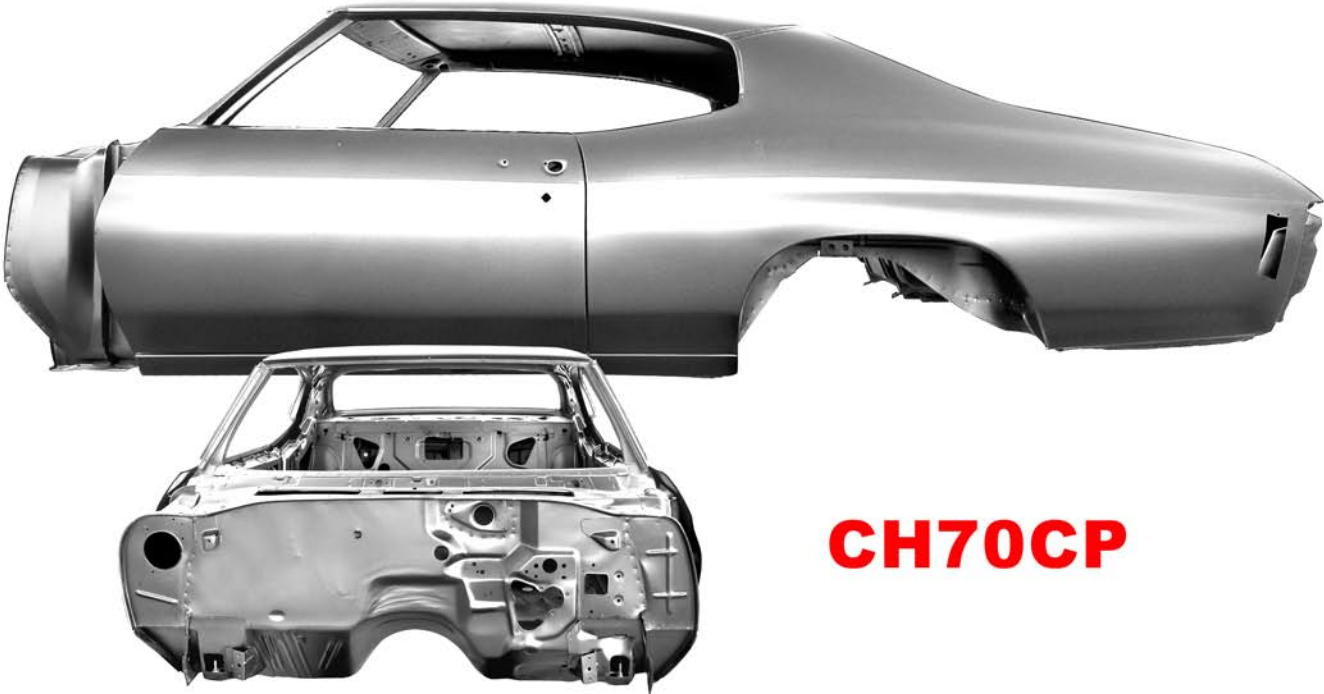

DYNACORN
CLASSIC BODIES INC.

Replacement Body Shells

100%
New Steel

CH70CP

Heater Delete Firewall option
CH70CPBK

Licensed

1970 Chevelle Coupe Body Shell

Chevrolet, Chevelle, all related Emblems and vehicle model body designs are General Motors Trademarks are used under license to Dynacorn Classic Bodies Inc.